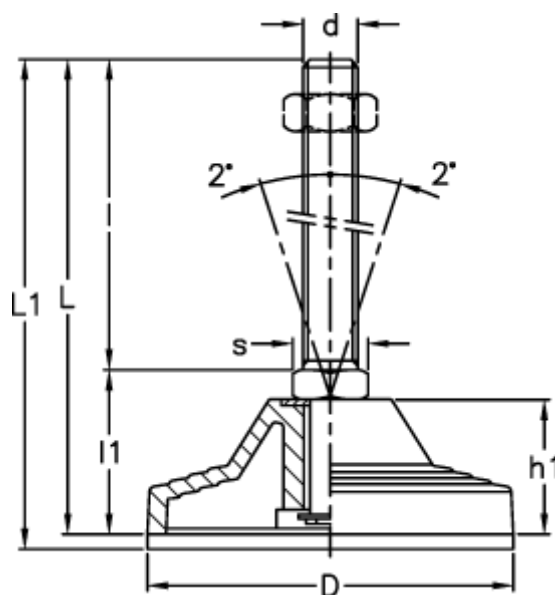

Article number: 2310310971

Description: E+G Levelling element w/no-slip disc  
LV.A-125-APS-AS-M24x95

## Measures

D	= 125
d	= M24
h	= 45
l	= 95
L	= 150
l1	= 55
L1	= 160
Max load (N)	= 40000

s = 24